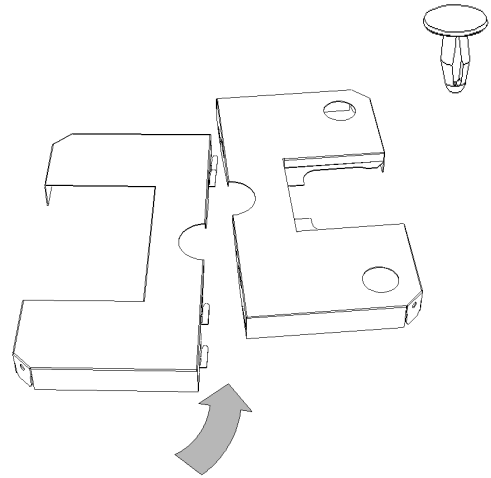

# ASSEMBLY MANUAL

01

02

03

04

05

06

07

08

No.	Part	Code
1	Rubber Buffer	K2228
2	Side Panel Female	OneQ-L-01
3	Leg	OneQ-L-02
4	Nylon Lugs	K2227
5	Cross-1	OneQ-L-03
6	Cross-2	OneQ-L-04
7	Base Plate Stand-Male	OneQ-L-05
8	Base Plate Stand-Female	OneQ-L-06
9	Side Panel Male	OneQ-L-07