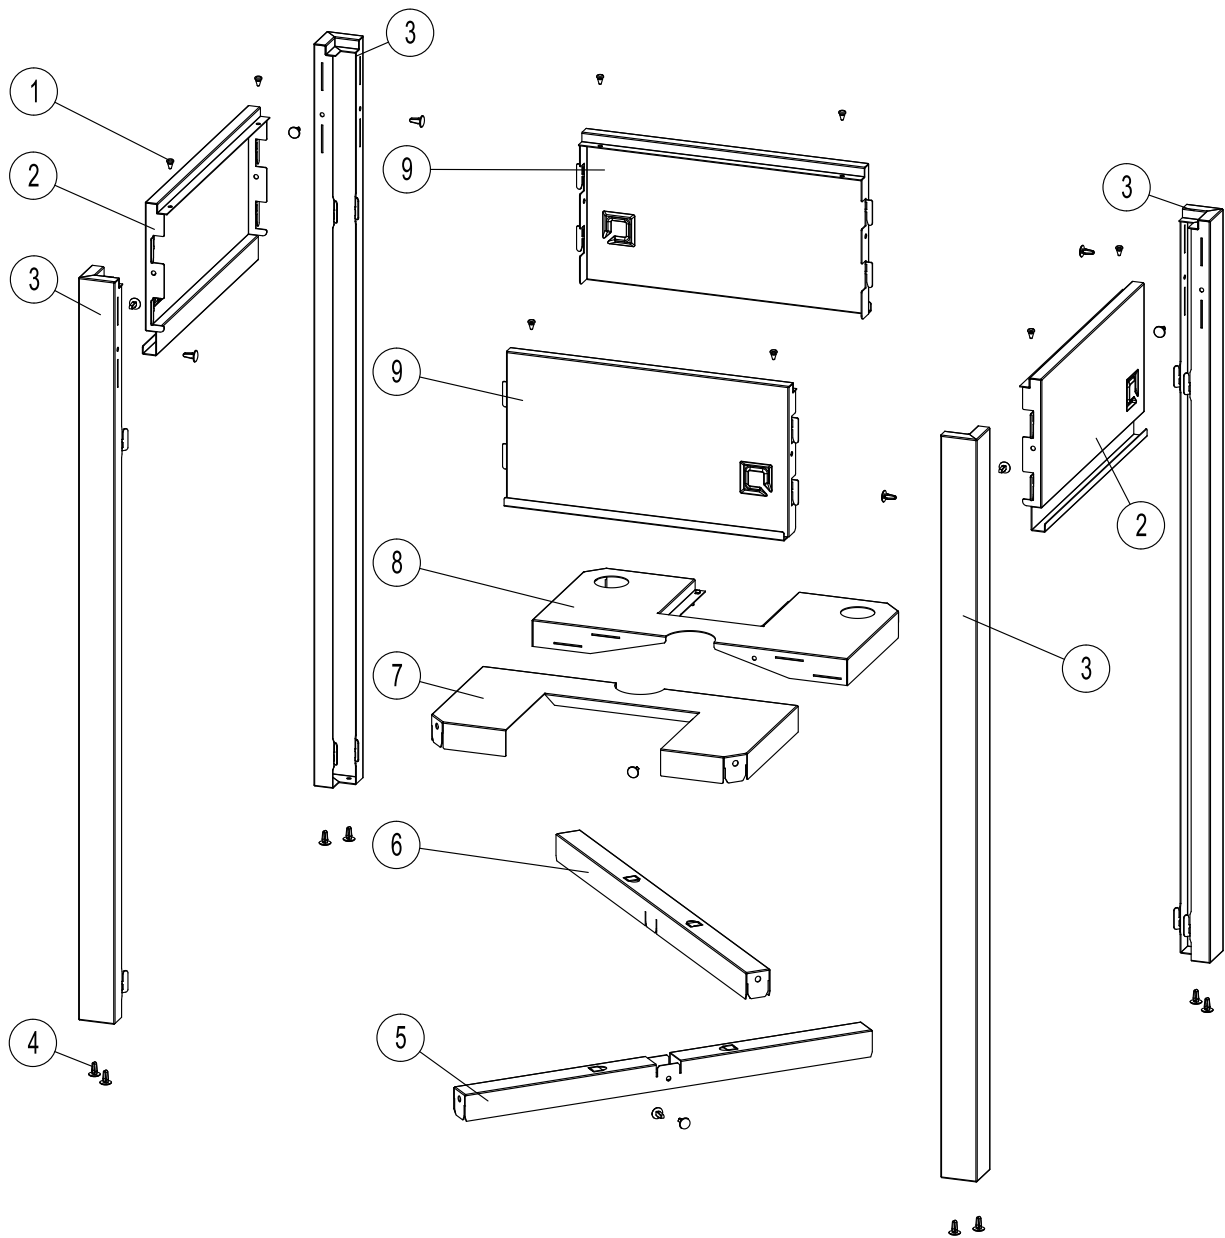

# ASSEMBLY MANUAL

01

02

03

04

05

06

07

08

No.	Part	Code
1	Rubber Buffer	K2228
2	Side Panel Female	OneQ-L-01
3	Leg	OneQ-L-02
4	Nylon Lugs	K2227
5	Cross-1	OneQ-L-03
6	Cross-2	OneQ-L-04
7	Base Plate Stand-Male	OneQ-L-05
8	Base Plate Stand-Female	OneQ-L-06
9	Side Panel Male	OneQ-L-07